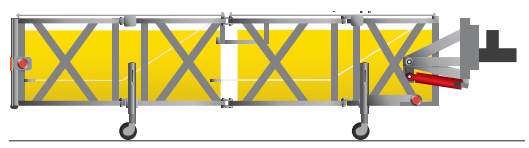

Truck Mounted Attenuators

**SS90™ HD**

**TRINITY**  
**HIGHWAY**  
*Ahead of the Curve®*

# SS90™ HD

The SS90™ HD is a heavy duty, truck mounted attenuator (TMA) for use on stationary or moving shadow support vehicles. It is tested to NCHRP Report 350 Test Level 3. Additionally, it is further tested to the UK TD 49 (110 km/h) standard. The unit is comprised of two lightweight aluminum cartridges contained in a potentially reusable galvanized support frame.\* The SS90™ HD is designed to help absorb rear-end impacts at speeds up to 62 mph (100 km/h) when impacted within NCHRP Report 350 crash test standards.

## Assembly and Maintenance

- Multiple attachment options for standard trucks.
- Mounting options include socket hitch and tailgate mount.
- Cable routing and mounting locations are designed for easier assembly.
- Convenient hand crank jacks and swivel casters for more efficient mounting, dismounting, and moving to storage.

## Specifications

- 13' 2" (3.98 m) Length from Back of Truck
- 7' 9" (2.36 m) Wide
- 1,996 lbs. (906 kg)
- 12" (3,055 mm) Road Clearance
- 16,090 lbs. (7,300 kg) Minimum Support Vehicle Weight

- 1 High Performance Hydraulics
- 2 Trigger Release Cables
- 3 Galvanized Collapsible Frame
- 4 Customizable Impact Face
- 5 Replaceable Cartridges