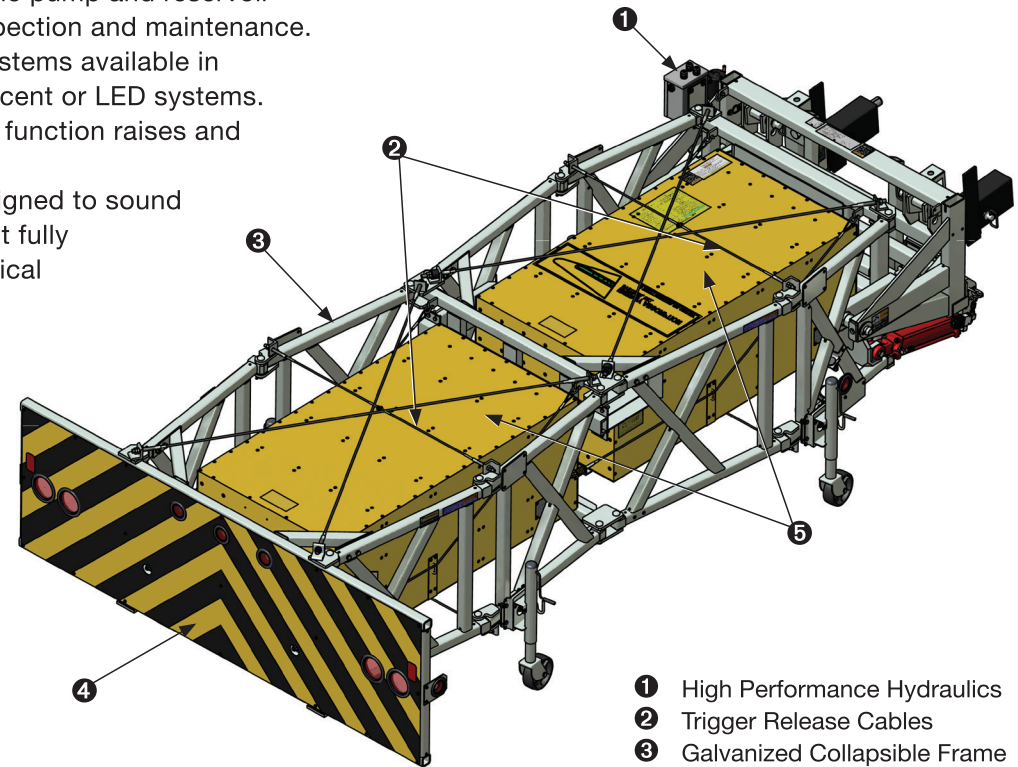

# SS90™ HD

The SS90™ HD is a heavy duty, truck mounted attenuator (TMA) for use on stationary or moving shadow support vehicles. It is tested to NCHRP Report 350 Test Level 3. Additionally, it is further tested to the UK TD 49 (110 km/h) standard. The unit is comprised of two lightweight aluminum cartridges contained in a potentially reusable galvanized support frame.\* The SS90™ HD is designed to help absorb rear-end impacts at speeds up to 62 mph (100 km/h) when impacted within NCHRP Report 350 crash test standards.

## Assembly and Maintenance

- Multiple attachment options for standard trucks.
- Mounting options include socket hitch and tailgate mount.
- Cable routing and mounting locations are designed for easier assembly.
- Convenient hand crank jacks and swivel casters for more efficient mounting, dismounting, and moving to storage.

## Features

- Galvanized, potentially reusable steel frame and cartridges.\*
- Black and yellow powder coated systems available upon request.
- Replaceable, energy absorbing cartridges.
- High temperature rated, powerful hydraulic system lowers and raises TMA for storage and transport.
- Accessible hydraulic pump and reservoir helps facilitate inspection and maintenance.
- Custom lighting systems available in 12V, 24V, Incandescent or LED systems.
- “Push-to-activate” function raises and lowers unit.
- Alert buzzer is designed to sound when the unit is not fully deployed or in vertical position. In-cab controls are also available.
- Designed to help minimize damage from low-speed nuisance hits up to 6 mph (10 km/h).

## Specifications

- 13' 2" (3.98 m) Length from Back of Truck
- 7' 9" (2.36 m) Wide
- 1,996 lbs. (906 kg)
- 12" (3,055 mm) Road Clearance
- 16,090 lbs. (7,300 kg) Minimum Support Vehicle Weight

- 1 High Performance Hydraulics
- 2 Trigger Release Cables
- 3 Galvanized Collapsible Frame
- 4 Customizable Impact Face
- 5 Replaceable Cartridges